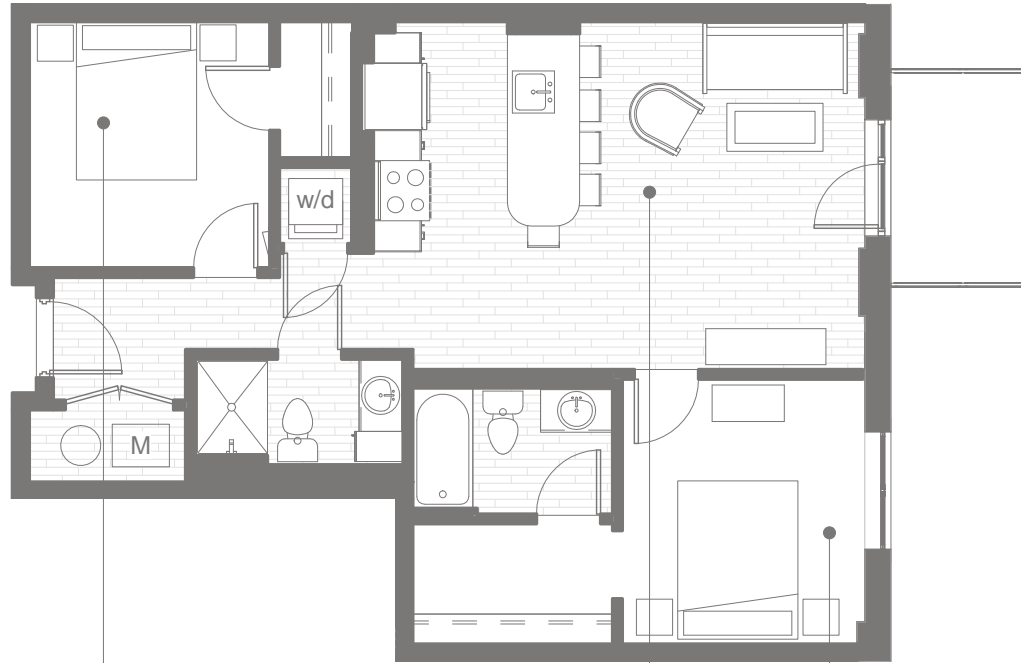

TRANSFORMER 164

BEDROOM
10'0" x 11'-0"

LIVING/DINING
13'4" x 14'-4"

MASTER BEDROOM
10'1" x 11'-0"