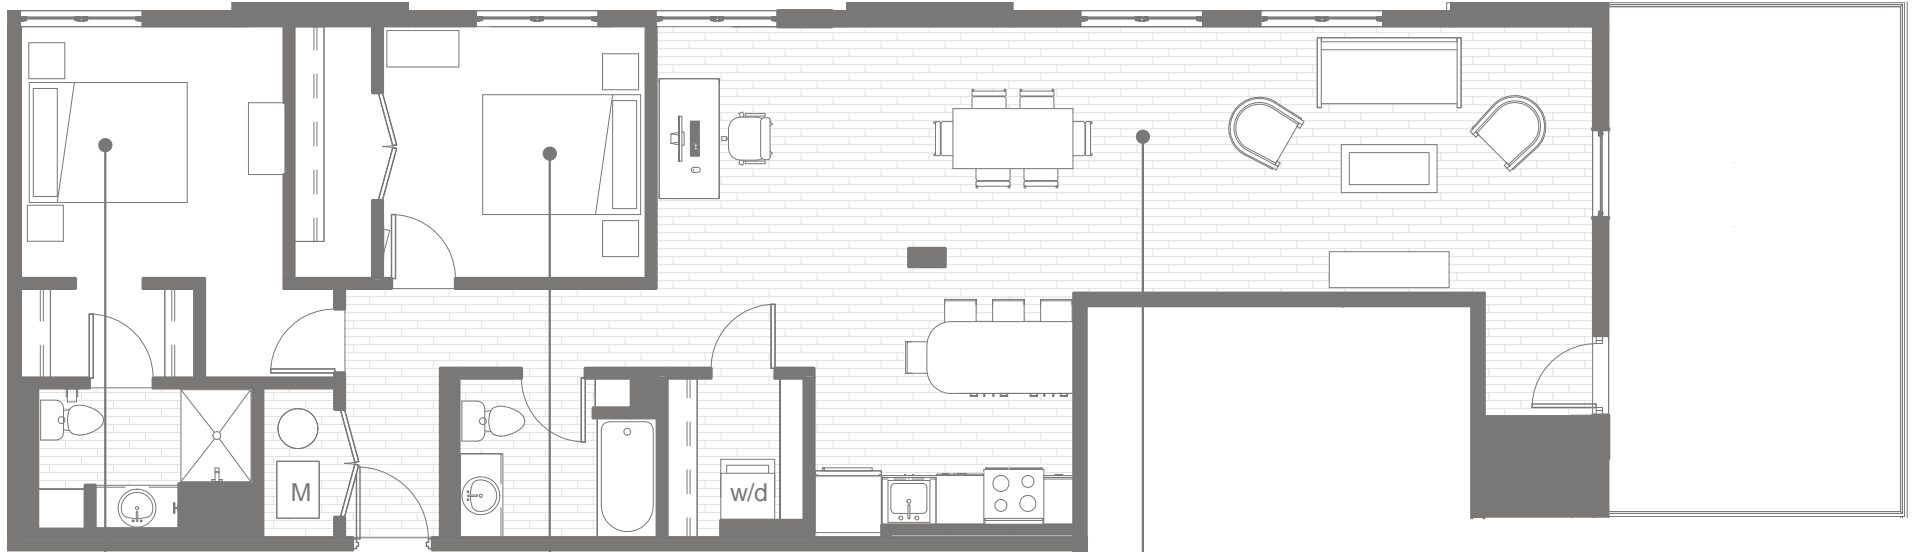

2 Bd  
2 Ba

1306  
Square Feet

NORTH + WEST  
Views

BOILER  
Room

FREQUENCY 723

MASTER BEDROOM  
11'0" x 10'-6"

BEDROOM  
11'0" x 10'6"

LIVING/DINING  
39'0" x 11'-0"