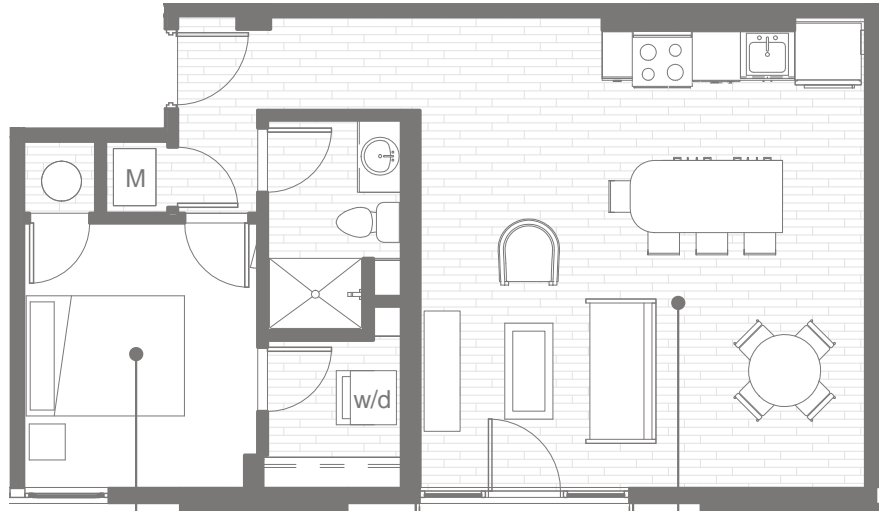

1 Bd  
1 Ba

727  
Square Feet

SOUTH  
View

BOILER  
Room

CURRENT 620

BEDROOM  
9'8" x 10'-11"

LIVING / DINING  
18'6" x 15'-8"