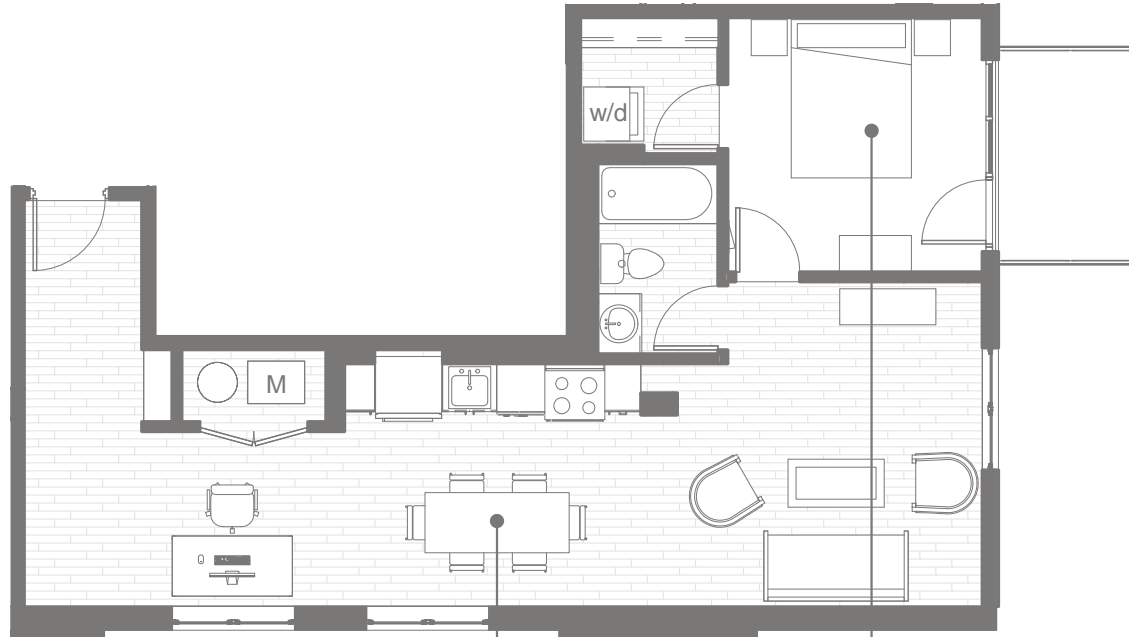

CONDUCTOR 535

LIVING / DINING
39'10" x 10'-1"

BEDROOM
10'7" x 10'-7"